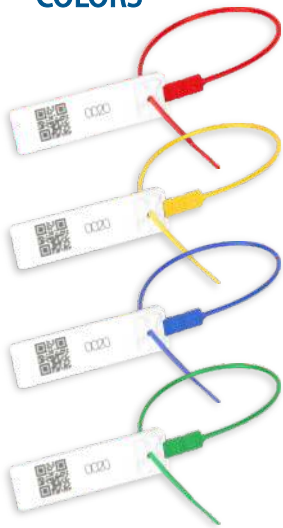

Seal SIBO-L

FEATURES:

- 330 mm length clamp seal
- diameter of strap 2,2 mm
- breaking strength 180 N
- temperature range -20°C to +80°C
- made of PP

USAGE:

- airport service
- chemical industry
- health service
- veterinary medicine
- transport / logistics

COLORS

PRINTING

Text + sequential numbering

Logo + sequential numbering

Logo + sequential numbering

QR code

BLISTER - 10 pcs. SEALS

PACKING:

10 pcs. per blister

1 000 pcs. per carton 5 kg
dimensions of carton 57 x 27 x 14 cm

60 000 pcs. per euro pallet 320 kg
dimensions of pallet 120 x 80 x 190 cm

DIMENSIONS: