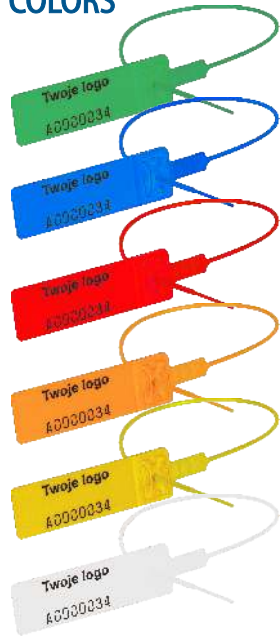

Seal SIBO

FEATURES:

- 330 mm length clamp seal
- diameter of strap 2,2 mm
- breaking strength 180 N
- temperature range -20°C to +80°C
- made of PP

USAGE:

- airport service
- chemical industry
- health service
- banks
- transport / logistics

COLORS

PRINTING

Sequential numbering of 8 characters

TYPE A

Barcodes 128, 39, 2/5, EAN, 2D

TYPE C2

White descriptive panel

TYPE C3

Logo

TYPE D

BLISTER - 10 pcs. SEALS

PACKING:

- 10 pcs. per blister
- 1 000 pcs. per carton 5 kg
  dimensions of carton 57 x 27 x 14 cm
- 60 000 pcs. per euro pallette 320 kg
  dimensions of pallette 120 x 80 x 190 cm

DIMENSIONS: