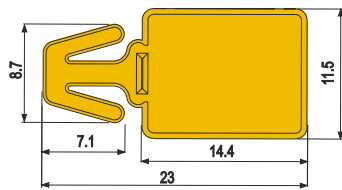

DIMENSIONS: