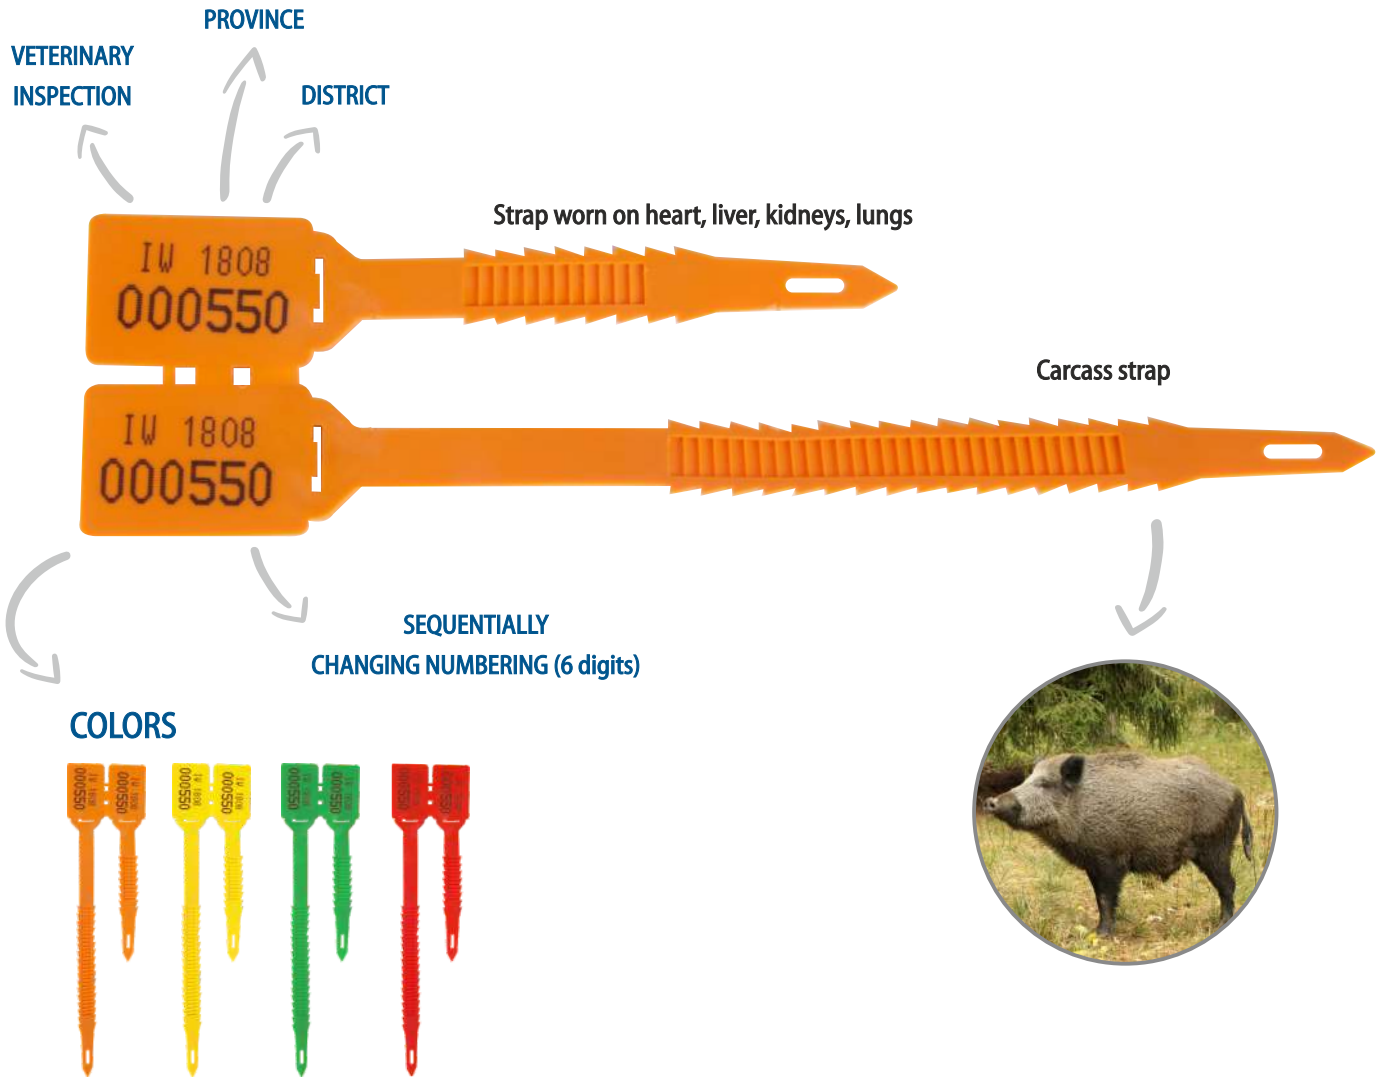

## FEATURES AND BENEFITS:

- designed for sealing SIBO-BAG bags
- increased efficiency with minimum effort
- works especially when closing Big-Bags on the production line, e.g. manufacturers of artificial fertilizers
- they are HEAVY DUTY tools
- robust steel construction
- ergonomically shaped
- manual guillotine

# Veterinary seals SIBO-IW

**COLORS**

**USAGE:**  
They are perfect for the veterinary sector.

**PACKING:**

	10 pcs. per blister
	1 000 pcs. per carton  5 kg
	Dimensions of carton 57 x 27 x 14 cm
	60 000 pcs. per euro pallet  320 kg
	Dimensions of pallet 120 x 80 x 190 cm

# Marks for venison carcasses KYR-IW