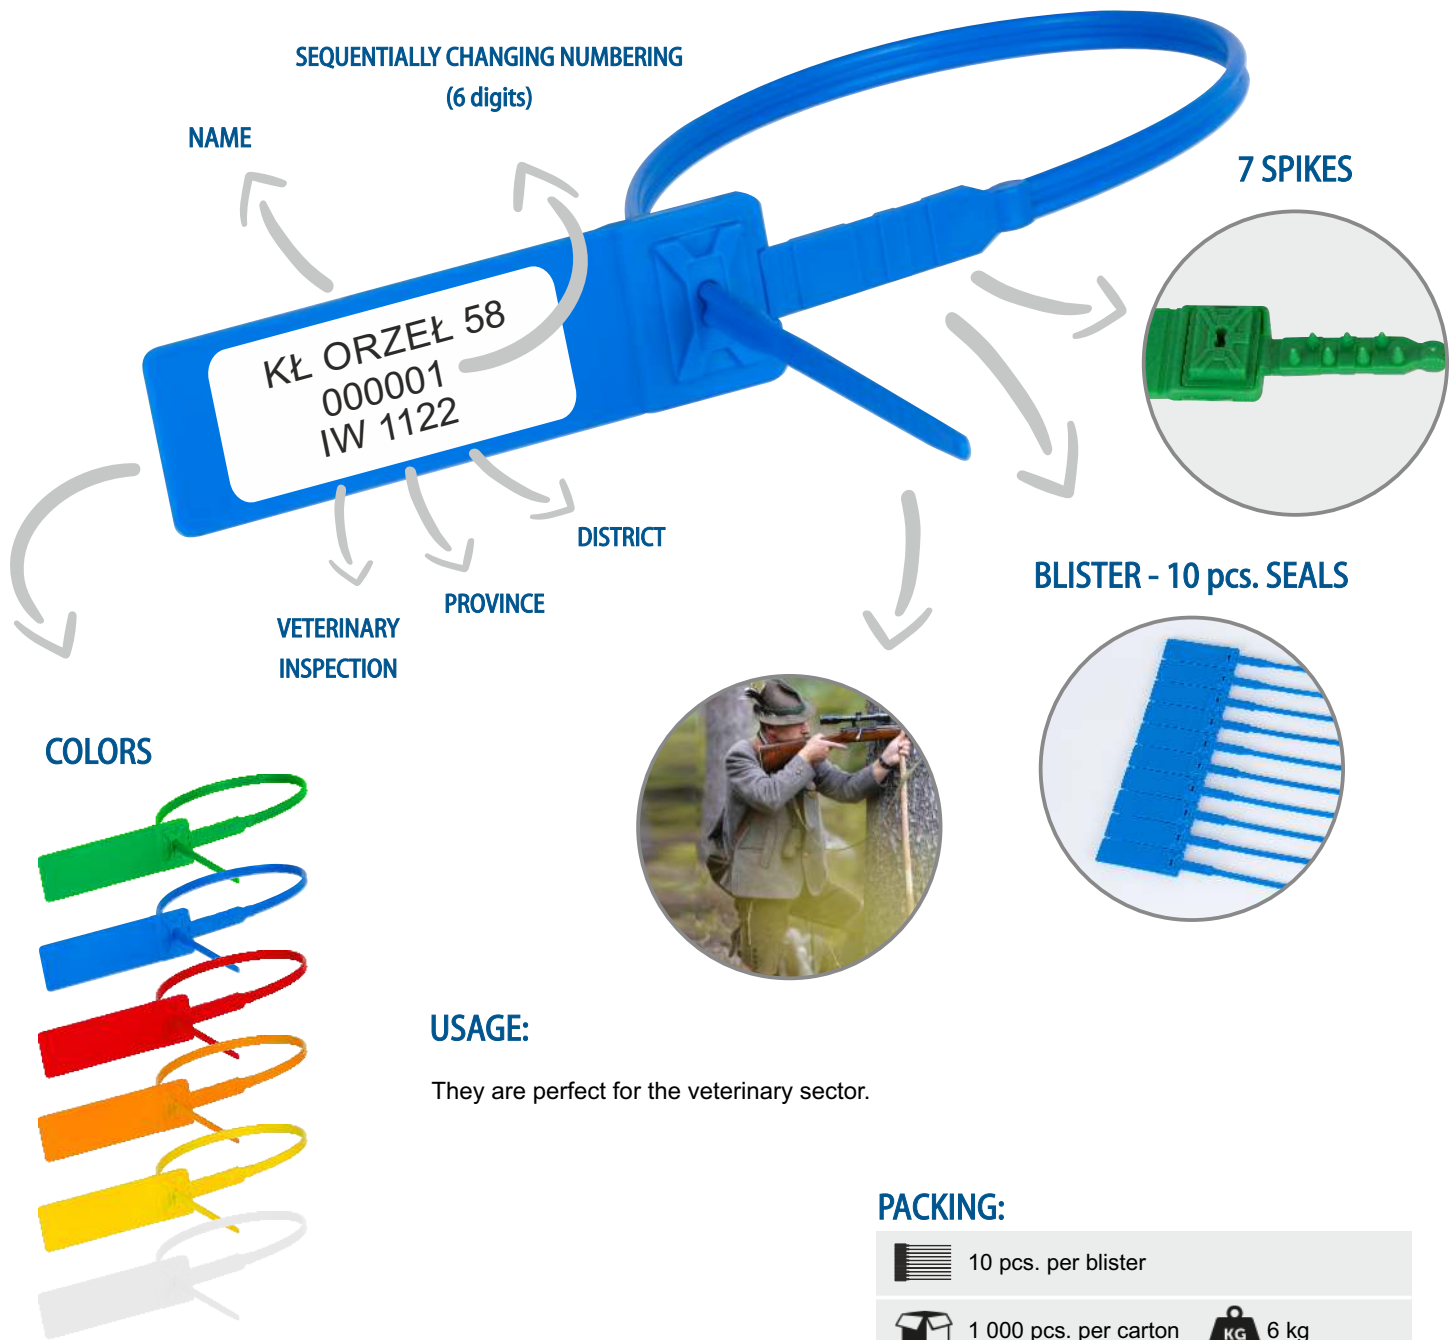

## USAGE:

They are perfect for the veterinary sector.

# Seal for marking venison carcasses SIBO-BAG HUNTER (with mounting spikes) *dedicated for direct sales*