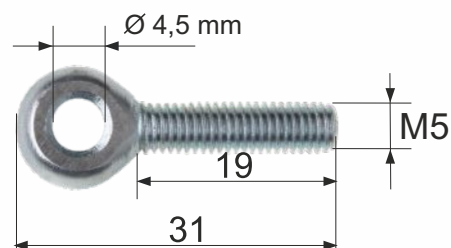

# sealing eyelets EKO-M5

## FEATURES:

- the eyelets enable the use of SIBO, ROTO wire seals
- assembly using an M5 bolt
- made of galvanized steel

## DIMENSIONS: