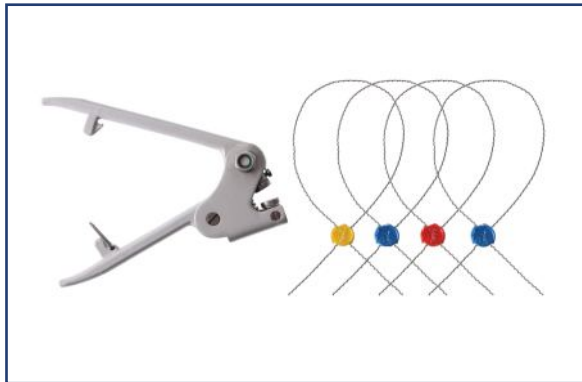

seal SIBO-PASTIL 10

FEATURES :

- notox type seal with a diameter of 10 mm and a thickness of 5 mm
- 18 x lighter than lead seal

- temperature range -20°C to +80°C
- made of ABS, medium hardness material with parameters similar to the lead

USAGE:

- as a substitute for lead seals
- securing valves
- meter sealing
- sealing means of transport

seal SIBO-PASTIL 10

DIMENSIONS :

COLORS:

YELLOW

RED

BLUE

BENEFITS:

- substitute for classic lead seals
- cheaper than lead seal
- safe for people and environment
- can be used with sealing wire, cord, line of any length
- requires no special reprocessing procedures unlike lead seals

- higher level of security and convenience, every day different seal color
- compatible with any crimper tool

PACKING:

1000 pcs. in plastic bag

100 000 pcs. per carton  28 kg

dimensions of carton 55 x 27 x 14 cm