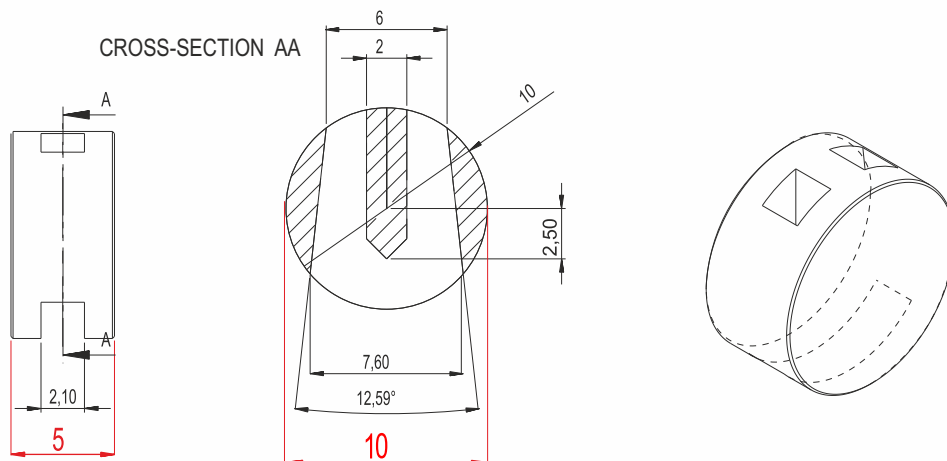

seal SIBO-PASTIL 10

FEATURES :

- notox type seal with a diameter of 10 mm and a thickness of 5 mm
- 18 x lighter than lead seal

- temperature range -20°C to +80°C
- made of ABS, medium hardness material with parameters similar to the lead

USAGE:

- as a substitute for lead seals
- securing valves
- meter sealing
- sealing means of transport

seal SIBO-PASTIL 10

DIMENSIONS :

COLORS:

YELLOW

RED

BLUE

- higher level of security and convenience, every day different seal color
- compatible with any crimper tool

PACKING:

1000 pcs. in plastic bag

100 000 pcs. per carton  28 kg

dimensions of carton 55 x 27 x 14 cm